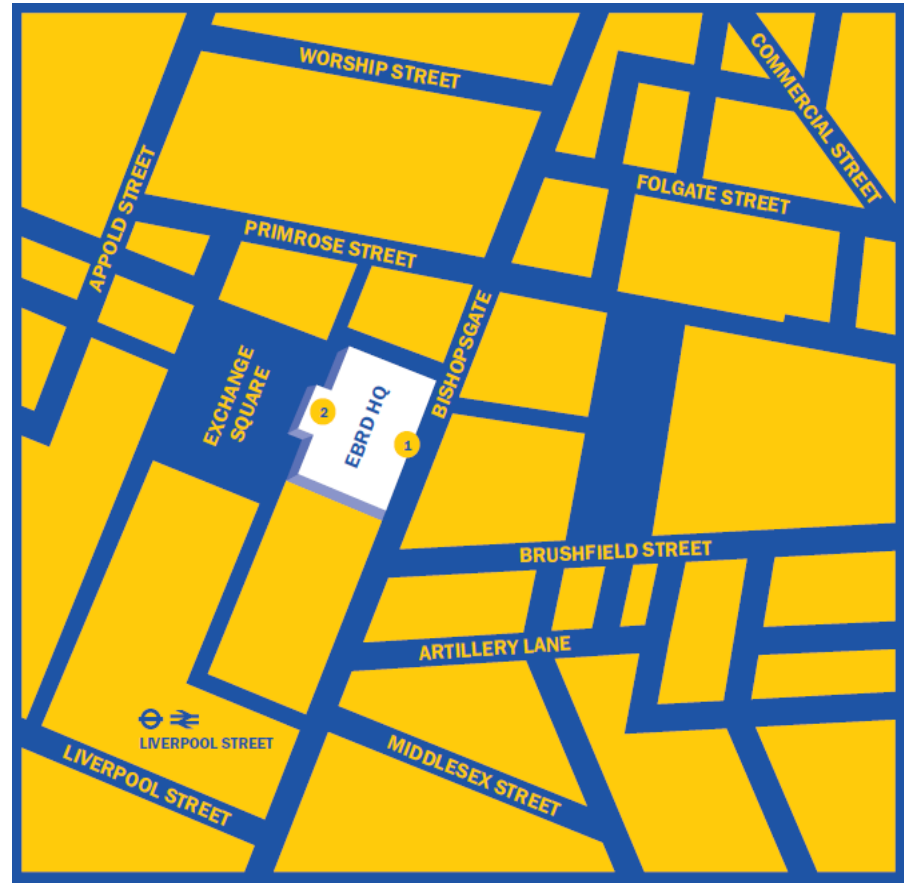

LONDON 16

European Bank
for Reconstruction and Development

2016 EBRD ANNUAL MEETING

RESTAURANTS, CAFES & BARS GUIDE

LOCATION

Name	Address	Telephone	Web	Private Room	Tues 10 May	Weds 11 May	Thurs 12 May	Distance from EBRD	Notes
Restaurants									
1901	Andaz Hotel 40 Liverpool St EC2M 7QN	+44 (0)20 7618 7123	www.andazdining.com/1901/default-en.html	No	06:30–10:00	06:30–10:00	06:30–10:00	3 mins walk	British cuisine
Bangers	2-12 Wilson Street EC2M 2TE	+44 (0)20 7377 6326	www.davy.co.uk/wine-bar/bangers/	5, 8, 10 seated	07:30-23:00	07:30-23:00	07:30-23:00	8 mins walk	British cuisine
Blixen	65a Brushfield St E1 6AA	+44 (0)20 7101 0093	www.blixen.co.uk	18	10:30-23:00	10:30-23:00	10:30-23:00	7 mins walk	European brasserie
Boho Mexica	151-153 Commercial St E1 6BJ	+44 (0)20 7377 8418	www.bohomexica.co.uk	No	17:30-22:00	17:30-23:00	17:30-23:00	5 mins walk	Mexican cuisine
Boisdale of Bishopsgate	Swedeland Court 202 Bishopsgate EC2M 4NR	+44 (0)20 7283 1763	www.boisdale.co.uk	44 seated	11:00-23:00	11:00-23:00	11:00-23:00	5 mins walk	British cuisine
Brasserie Blanc	60 Threadneedle Street, EC2R 8HP	44 (0)20 7710 9440	www.chezgerard.co.uk	12 seated	07:30-22:00	07:30-22:00	07:30-22:00	8 mins walk	French cuisine
Catch & Champagne Bar	Andaz Liverpool St EC2M 7QN	+44 (0)20 7618 7200	www.andazdining.com	20	09:00-23:00	09:00-23:00	09:00-23:00	3 mins walk	Fish restaurant
Canteen	2 Crispin Place E1 6DW	+44 0845 686 1122	www.canteen.co.uk	No	08:00-23:00	09:00-23:00	09:00-23:00	6 mins walk	British cuisine
Chamberlain's	23-25 Leadenhall Market EC3V 1LR	+44 (0)20 7648 8690	www.chamberlains.org	Up to 54	12:00-21:00	12:00-21:00	12:00-21:00	5 mins walk	Fish restaurant
Chop'd	2 Horner Sq E1 6EW	+44 (0)20 7247 8757	www.chopd.co.uk	No	08:00-16:00	08:00-16:00	12:00-18:00	7 mins walk	Salads. Email store to pre-order lunch and avoid queues
Cinnamon Kitchen	9 Devonshire Square EC2M 4YL	+44 (0)20 7626 5000	www.cinnamon-kitchen.com	16 seated	12:00-14:45 18:00-22:45	12:00-14:45 18:00-22:45	12:00-14:45 18:00-22:45	10 mins walk	Indian cuisine
Devonshire Terrace	9 Devonshire Square EC2M 4YY	+44 (0)20 7256 3233	www.devonshireterrace.co.uk	4 flexible rooms seating 10 people each	08:00-23:00	08:00-23:00	08:00-23:00	10 mins walk	Modern eclectic cuisine
Dishoom	7 Boundary Street E2 7JE	+44 (0)20 7420 9324	www.dishoom.com	No	08:00-23:00	08:00-23:00	08:00-00:00	7 mins walk	Indian cuisine
Duck & Waffle	Heron Tower, 110 Bishopsgate EC2N 4AY	+44(0)20 3640 7310	www.duckandwaffle.com	18 seated	06:00-23:00	06:00-23:00	06:00-23:00	5 mins walk	European and British cuisine