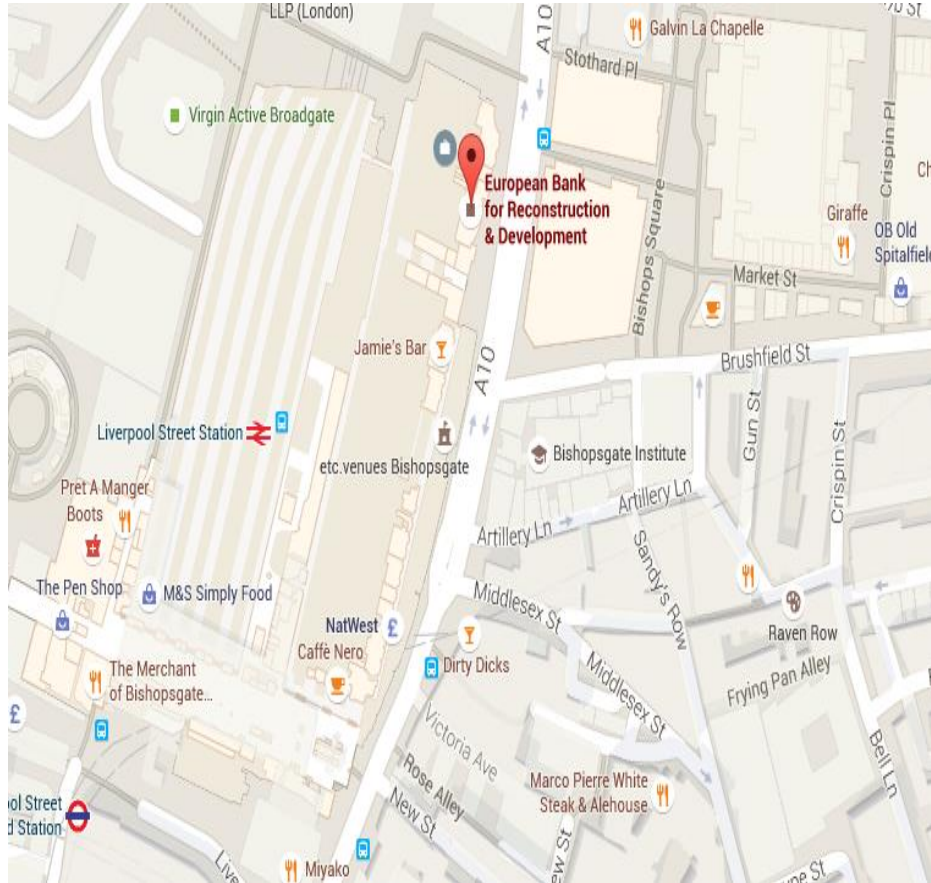

LONDON 16

European Bank
for Reconstruction and Development

2016 EBRD ANNUAL MEETING

RESTAURANTS, CAFES & BARS GUIDE

LOCATION

Name	Address	Telephone	Web	Private Room	Tues 10 May	Weds 11 May	Thurs 12 May	Distance from EBRD	Notes
Restaurants									
1901	Andaz Hotel 40 Liverpool St EC2M 7QN	+44 (0)20 7618 7123	www.andazdining.com/1901/default-en.html	No	06:30–10:00	06:30–10:00	06:30–10:00	3 mins walk	British cuisine
Bangers	2-12 Wilson Street EC2M 2TE	+44 (0)20 7377 6326	www.davy.co.uk/wine-bar/bangers/	5, 8, 10 seated	07:30-23:00	07:30-23:00	07:30-23:00	8 mins walk	British cuisine
Blixen	65a Brushfield St E1 6AA	+44 (0)20 7101 0093	www.blixen.co.uk	18	10:30-23:00	10:30-23:00	10:30-23:00	7 mins walk	European brasserie
Boho Mexica	151-153 Commercial St E1 6BJ	+44 (0)20 7377 8418	www.bohomexica.co.uk	No	17:30-22:00	17:30-23:00	17:30-23:00	5 mins walk	Mexican cuisine
Boisdale of Bishopsgate	Swedeland Court 202 Bishopsgate EC2M 4NR	+44 (0)20 7283 1763	www.boisdale.co.uk	44 seated	11:00-23:00	11:00-23:00	11:00-23:00	5 mins walk	British cuisine
Brasserie Blanc	60 Threadneedle Street, EC2R 8HP	44 (0)20 7710 9440	www.chezgerard.co.uk	12 seated	07:30-22:00	07:30-22:00	07:30-22:00	8 mins walk	French cuisine
Catch & Champagne Bar	Andaz Liverpool St EC2M 7QN	+44 (0)20 7618 7200	www.andazdining.com	20	09:00-23:00	09:00-23:00	09:00-23:00	3 mins walk	Fish restaurant
Canteen	2 Crispin Place E1 6DW	+44 0845 686 1122	www.canteen.co.uk	No	08:00-23:00	09:00-23:00	09:00-23:00	6 mins walk	British cuisine
Chamberlain's	23-25 Leadenhall Market EC3V 1LR	+44 (0)20 7648 8690	www.chamberlains.org	Up to 54	12:00-21:00	12:00-21:00	12:00-21:00	5 mins walk	Fish restaurant
Chop'd	2 Horner Sq E1 6EW	+44 (0)20 7247 8757	www.chopd.co.uk	No	08:00-16:00	08:00-16:00	12:00-18:00	7 mins walk	Salads. Email store to pre-order lunch and avoid queues
Cinnamon Kitchen	9 Devonshire Square EC2M 4YL	+44 (0)20 7626 5000	www.cinnamon-kitchen.com	16 seated	12:00-14:45 18:00-22:45	12:00-14:45 18:00-22:45	12:00-14:45 18:00-22:45	10 mins walk	Indian cuisine
Devonshire Terrace	9 Devonshire Square EC2M 4YY	+44 (0)20 7256 3233	www.devonshireterrace.co.uk	4 flexible rooms seating 10 people each	08:00-23:00	08:00-23:00	08:00-23:00	10 mins walk	Modern eclectic cuisine
Dishoom	7 Boundary Street E2 7JE	+44 (0)20 7420 9324	www.dishoom.com	No	08:00-23:00	08:00-23:00	08:00-00:00	7 mins walk	Indian cuisine
Duck & Waffle	Heron Tower, 110 Bishopsgate EC2N 4AY	+44(0)20 3640 7310	www.duckandwaffle.com	18 seated	06:00-23:00	06:00-23:00	06:00-23:00	5 mins walk	European and British cuisine